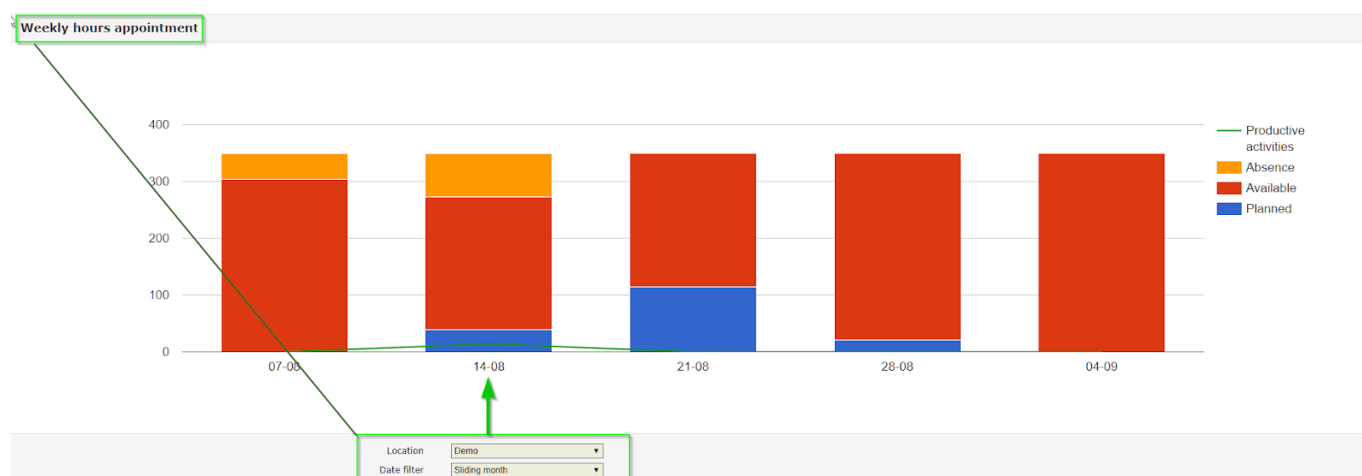

Weekly hours appointment.

Weekly hours appointment.

This graf is identical to the previous Weekly hours planning graf, but based on the appointments.

When hovering over the blocks you will see a pop-up with the actual hours available, planned, and the absences