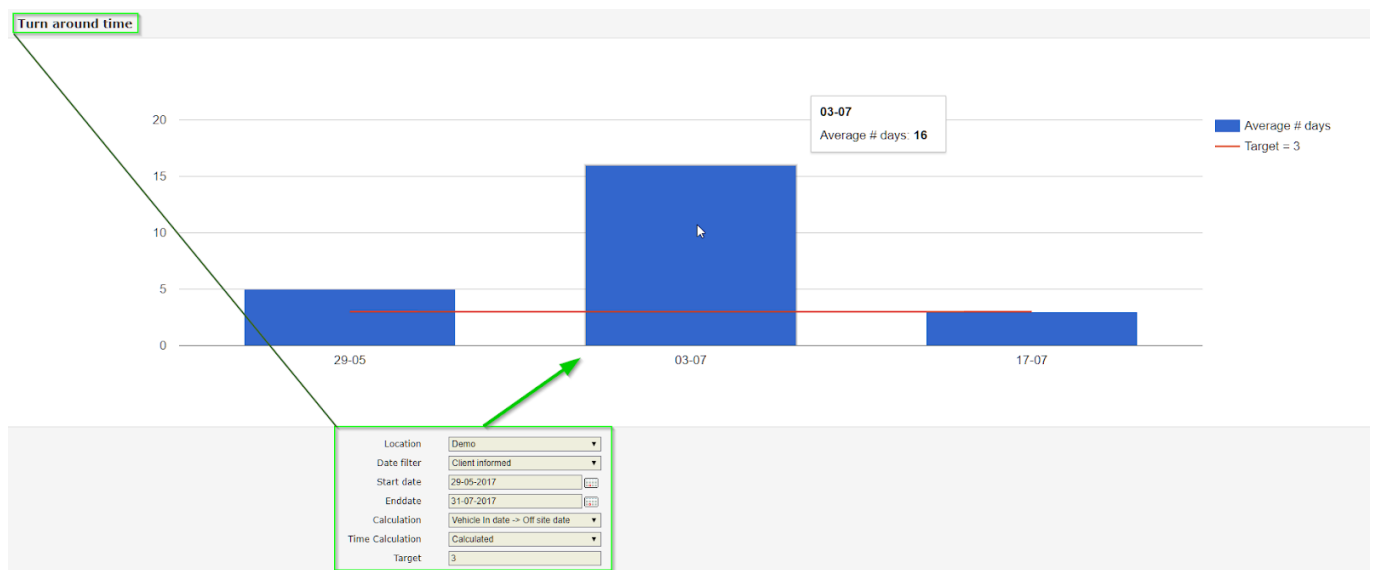

Turnaround time.

Turnaround time.

This graf shows the average turnaround time in days.

You can filter on location, date type, start and end date, calculation (between which date types should the calculation be made), time calculation and you also can fill in the turnaround target days.